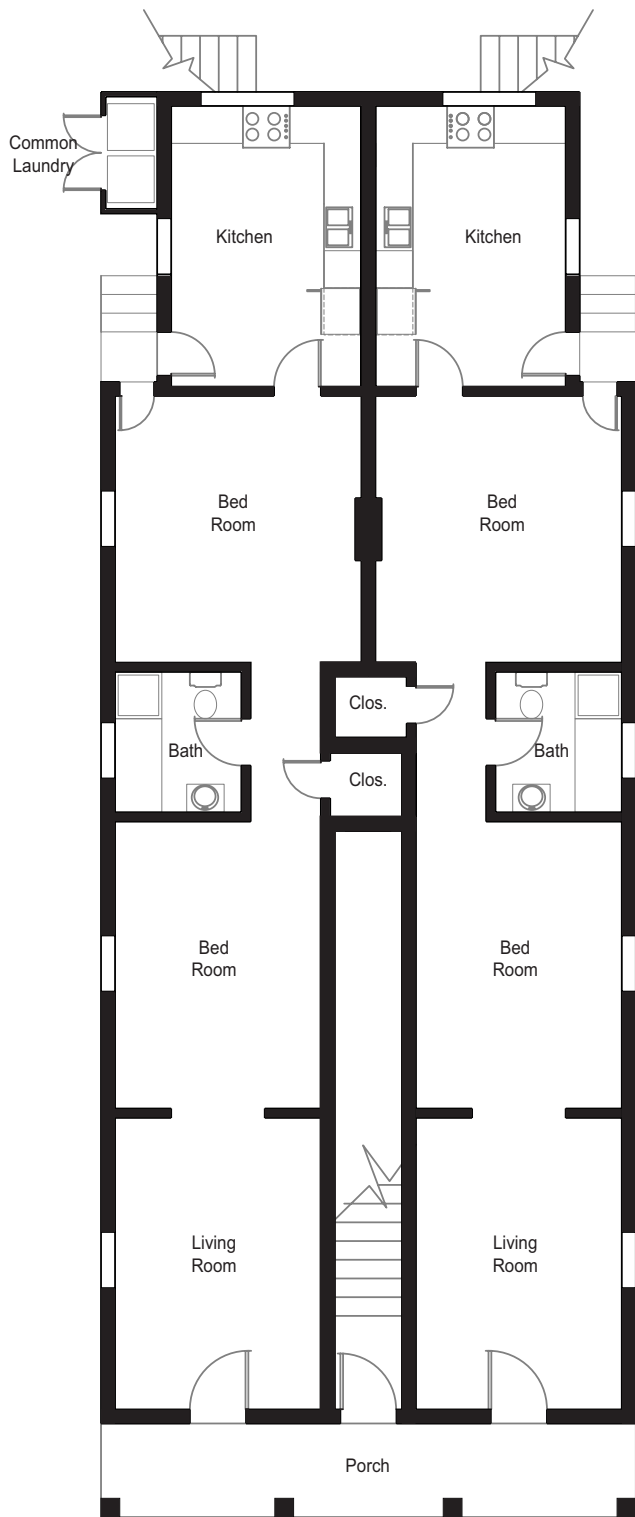

CiTe, llc
2701 - 2703 Magazine Street

UNIT #2703
LOWER

UNIT #2701
LOWER

UNIT #2703
UPPER

UNIT #2701
UPPER

Patrick Tucker
Property New Orleans, llc
CiteDesigns.com

v. 504.908.6364 f. 504.314.8263

The information contained herein, while not guaranteed, is obtained from sources deemed reliable