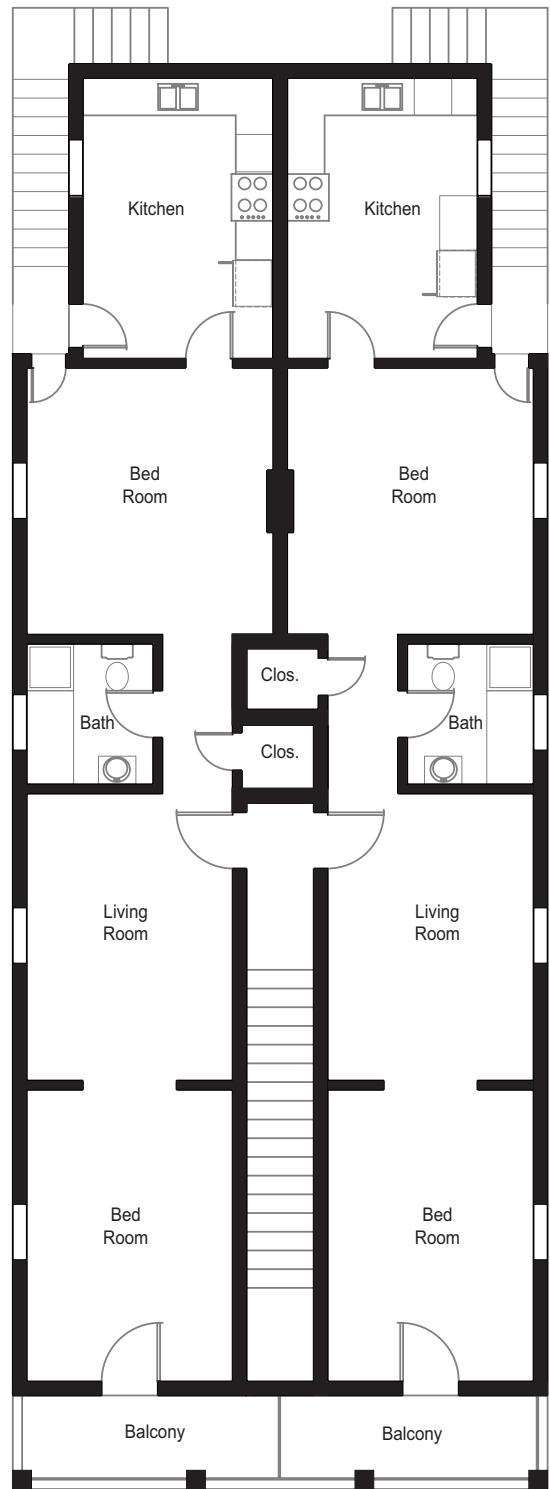

CiTe, llc
2701 - 2703 Magazine Street

UNIT #2703
LOWER

UNIT #2701
LOWER

UNIT #2703
UPPER

UNIT #2701
UPPER

Patrick Tucker
Property New Orleans, llc
CiteDesigns.com

v. 504.908.6364 f. 504.314.8263

The information contained herein, while not guaranteed, is obtained from sources deemed reliable